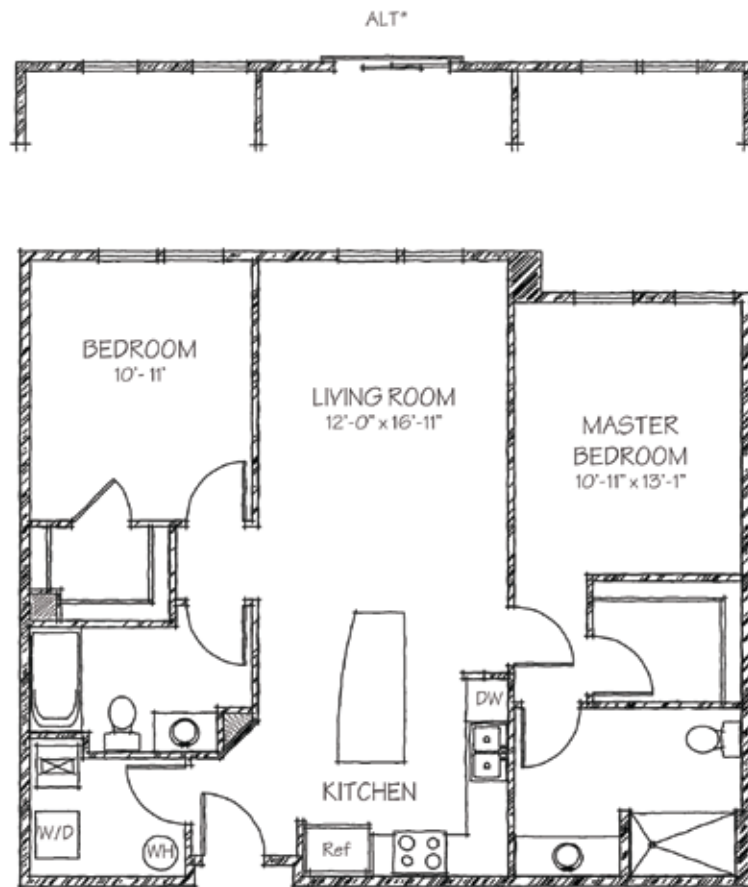

# THE ANNEX AT RIVERSOUTH

[lifestylecommunities.com/the-annex-at-river-south](http://lifestylecommunities.com/the-annex-at-river-south)

**GEORGETOWN**

**E**

**SQ FT: 1030**

**BDRMS: 2**

**BATH: 2**

**PARKING: SPACE AVAIL.**

\*Window & sliding door orientation on exterior wall as well as room sizes vary based on apartment unit's location within the community.

All floor plans are for conceptual purposes only and are subject to change without notice at the discretion of the developer. The developer reserves the right to make additions, deletions and modifications to all aspects of the floor plans as the developer may deem appropriate or desirable. The dimensions and square footages set forth on the floor plans are approximate and may vary based on actual construction.