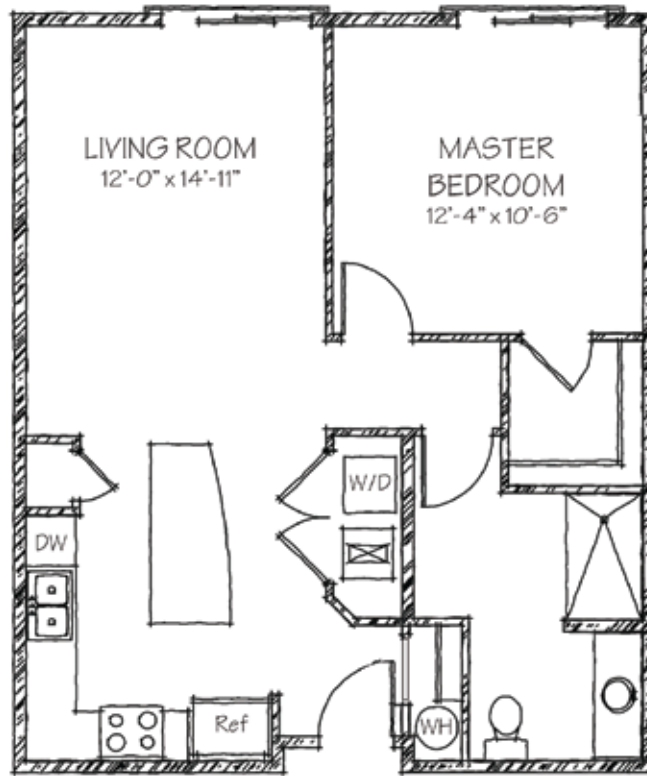

THE ANNEX AT RIVERSOUTH

lifestylecommunities.com/the-annex-at-river-south

BROOKLYN

SQ FT: 725

BDRMS: 1

BATH: 1

PARKING: SPACE AVAIL.

All floor plans are for conceptual purposes only and are subject to change without notice at the discretion of the developer. The developer reserves the right to make additions, deletions and modifications to all aspects of the floor plans as the developer may deem appropriate or desirable. The dimensions and square footages set forth on the floor plans are approximate and may vary based on actual construction.